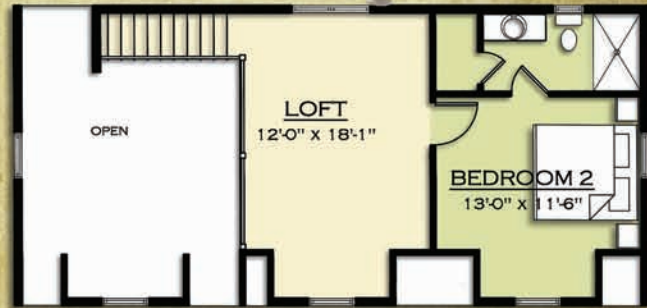

# The **T**imber Creek

UPPER LEVEL

MAIN LEVEL

Copyright 2009 MossCreek

Main Level: 760 s.f.  
Upper Level: 450 s.f.  
Total: 1,210 s.f.

**This Plan  
Available for  
Purchase**

**MOSSCREEK** *Luxury Made Simple*